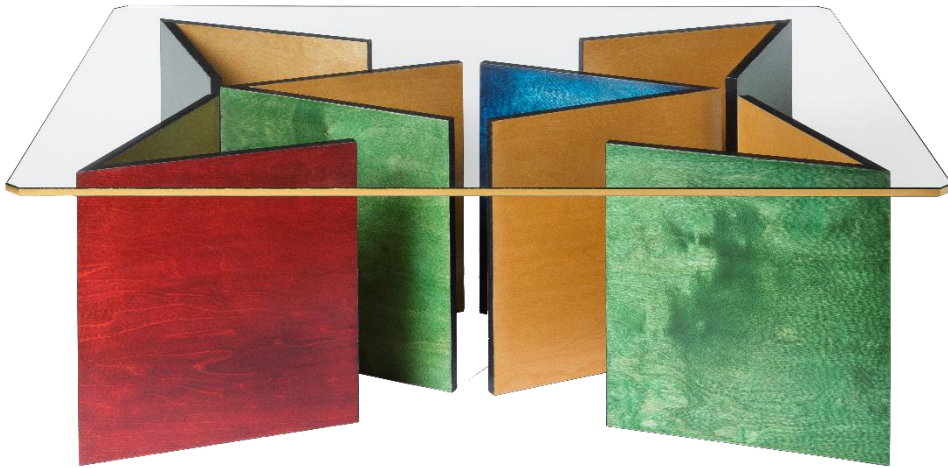

DORADA TABLE

Natural or colored birch wood,
black leather and glass with gold border
Long 120cm x Wide 100cm x High 40cm